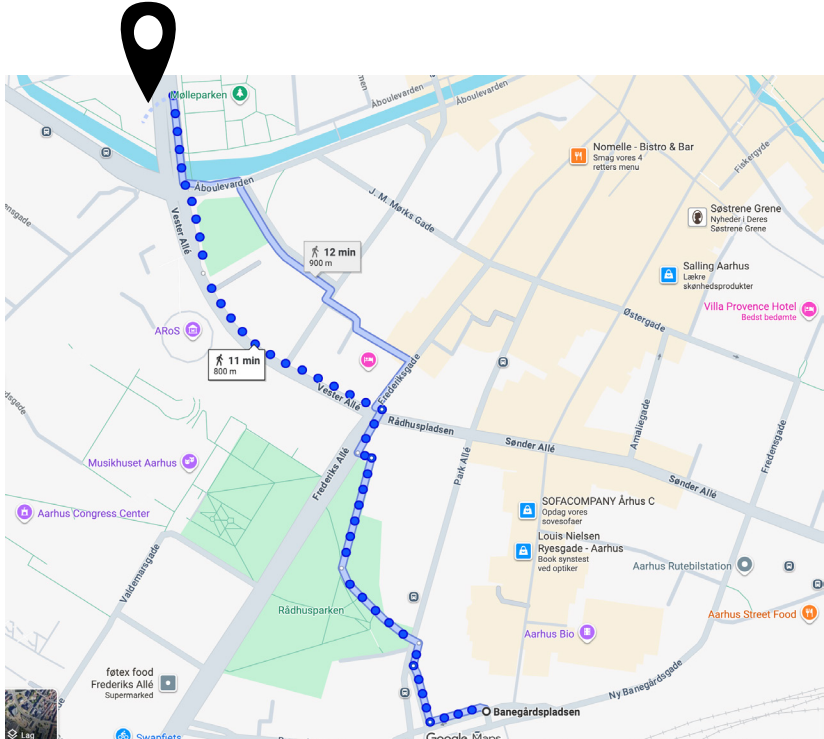

LOCATION / PARKING

**VESTER ALLÉ 15
AARHUS 8000
DENMARK**

Only 11 min walk from the train station